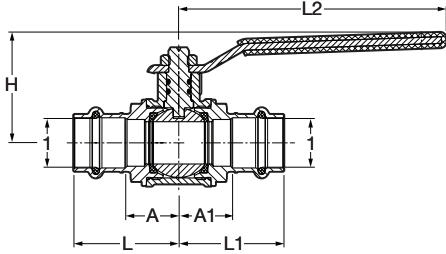

Component	Material
Body	Brass C37700
Ball	Chrome-plated Brass
Seat	Reinforced PTFE
Stem	Brass C37700
Stem Seals	EPDM
Nut	Zinc-plated Steel
Handle	Zinc-plated Steel
Handle Cover	Polyvinyl
Sealing Element	EPDM

Viega ProPress Ball Valve Bronze/Brass P x P - Model 2973

Part No.	Size (in)	A (in)	A1 (in)	L (in)	L1 (in)	L2 (in)	H (in)
	1						
24000	1/2	0.83	0.83	1.58	1.58	3.94	1.69
24005	3/4	0.95	0.95	1.86	1.86	4.72	1.97
24010	1	1.18	1.18	2.09	2.09	4.72	2.13
24015	1 1/4	1.29	1.29	2.31	2.31	6.22	2.87
24020	1 1/2	1.39	1.39	2.81	2.81	6.22	3.11
24025	2	1.85	1.85	3.43	3.43	6.22	3.46