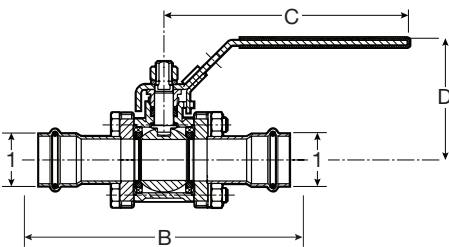

Tech Data

Viega ProPress® 316 3-Piece Ball Valve Model 4370.8

Description

The ProPress 316 3-piece ball valve is equipped with a full port, 316 stainless steel 3-piece body. The ball valve features FKM

sealing elements, PTFE stem seals, lockable metal handle and Viega's Smart Connect® technology for easy identification of unpressed connections during pressure testing.

Ratings

- 250 CWP
- Max. operating pressure: 200 psi
- Temperature range: 14°F to 250°F

Approvals

- Conforms to MSS SP-110

| Valve Size (in) | Valve Body Bolt & Nut Size | | Bolt Torque +/- 5 | | Valve Stem Nut Size (mm) | Stem Nut | |
|-----------------|----------------------------|-----|-------------------|------|--------------------------|----------|------|
| | | | ft/lbs | (Nm) | | (ft/lbs) | (Nm) |
| 1/2 | M8 x 45 | M8 | 7.5 | (10) | AF 16 | 7.5 | 10 |
| 3/4 | M8 x 56 | M8 | 7.5 | (10) | AF 18 | 7.5 | 10 |
| 1 | M8 x 65 | M8 | 15 | (20) | AF 21 | 11 | 15 |
| 1 1/4 | M10 x 75 | M10 | 15 | (20) | AF 22 | 11 | 15 |
| 1 1/2 | M10 x 90 | M10 | 22.5 | (30) | AF 24 | 18.5 | 25 |
| 2 | M10 x 100 | M10 | 22.5 | (30) | AF 24 | 18.5 | 25 |

Viega ProPress 316 3-Piece Ball Valve Stainless Steel P x P - Model 4370.8

| Part No. | Size (in) | B (in) | C (in) | D (in) |
|----------------|-----------|--------|--------|--------|
| S/S 316 | 1 | | | |
| 85132 | 1/2 | 5.41 | 3.99 | 2.28 |
| 85133 | 3/4 | 5.79 | 5.88 | 2.85 |
| 85134 | 1 | 6.00 | 5.88 | 2.93 |
| 85136 | 1 1/4 | 6.61 | 7.54 | 3.27 |
| 85137 | 1 1/2 | 7.26 | 7.54 | 3.57 |
| 85138 | 2 | 9.67 | 7.54 | 3.89 |